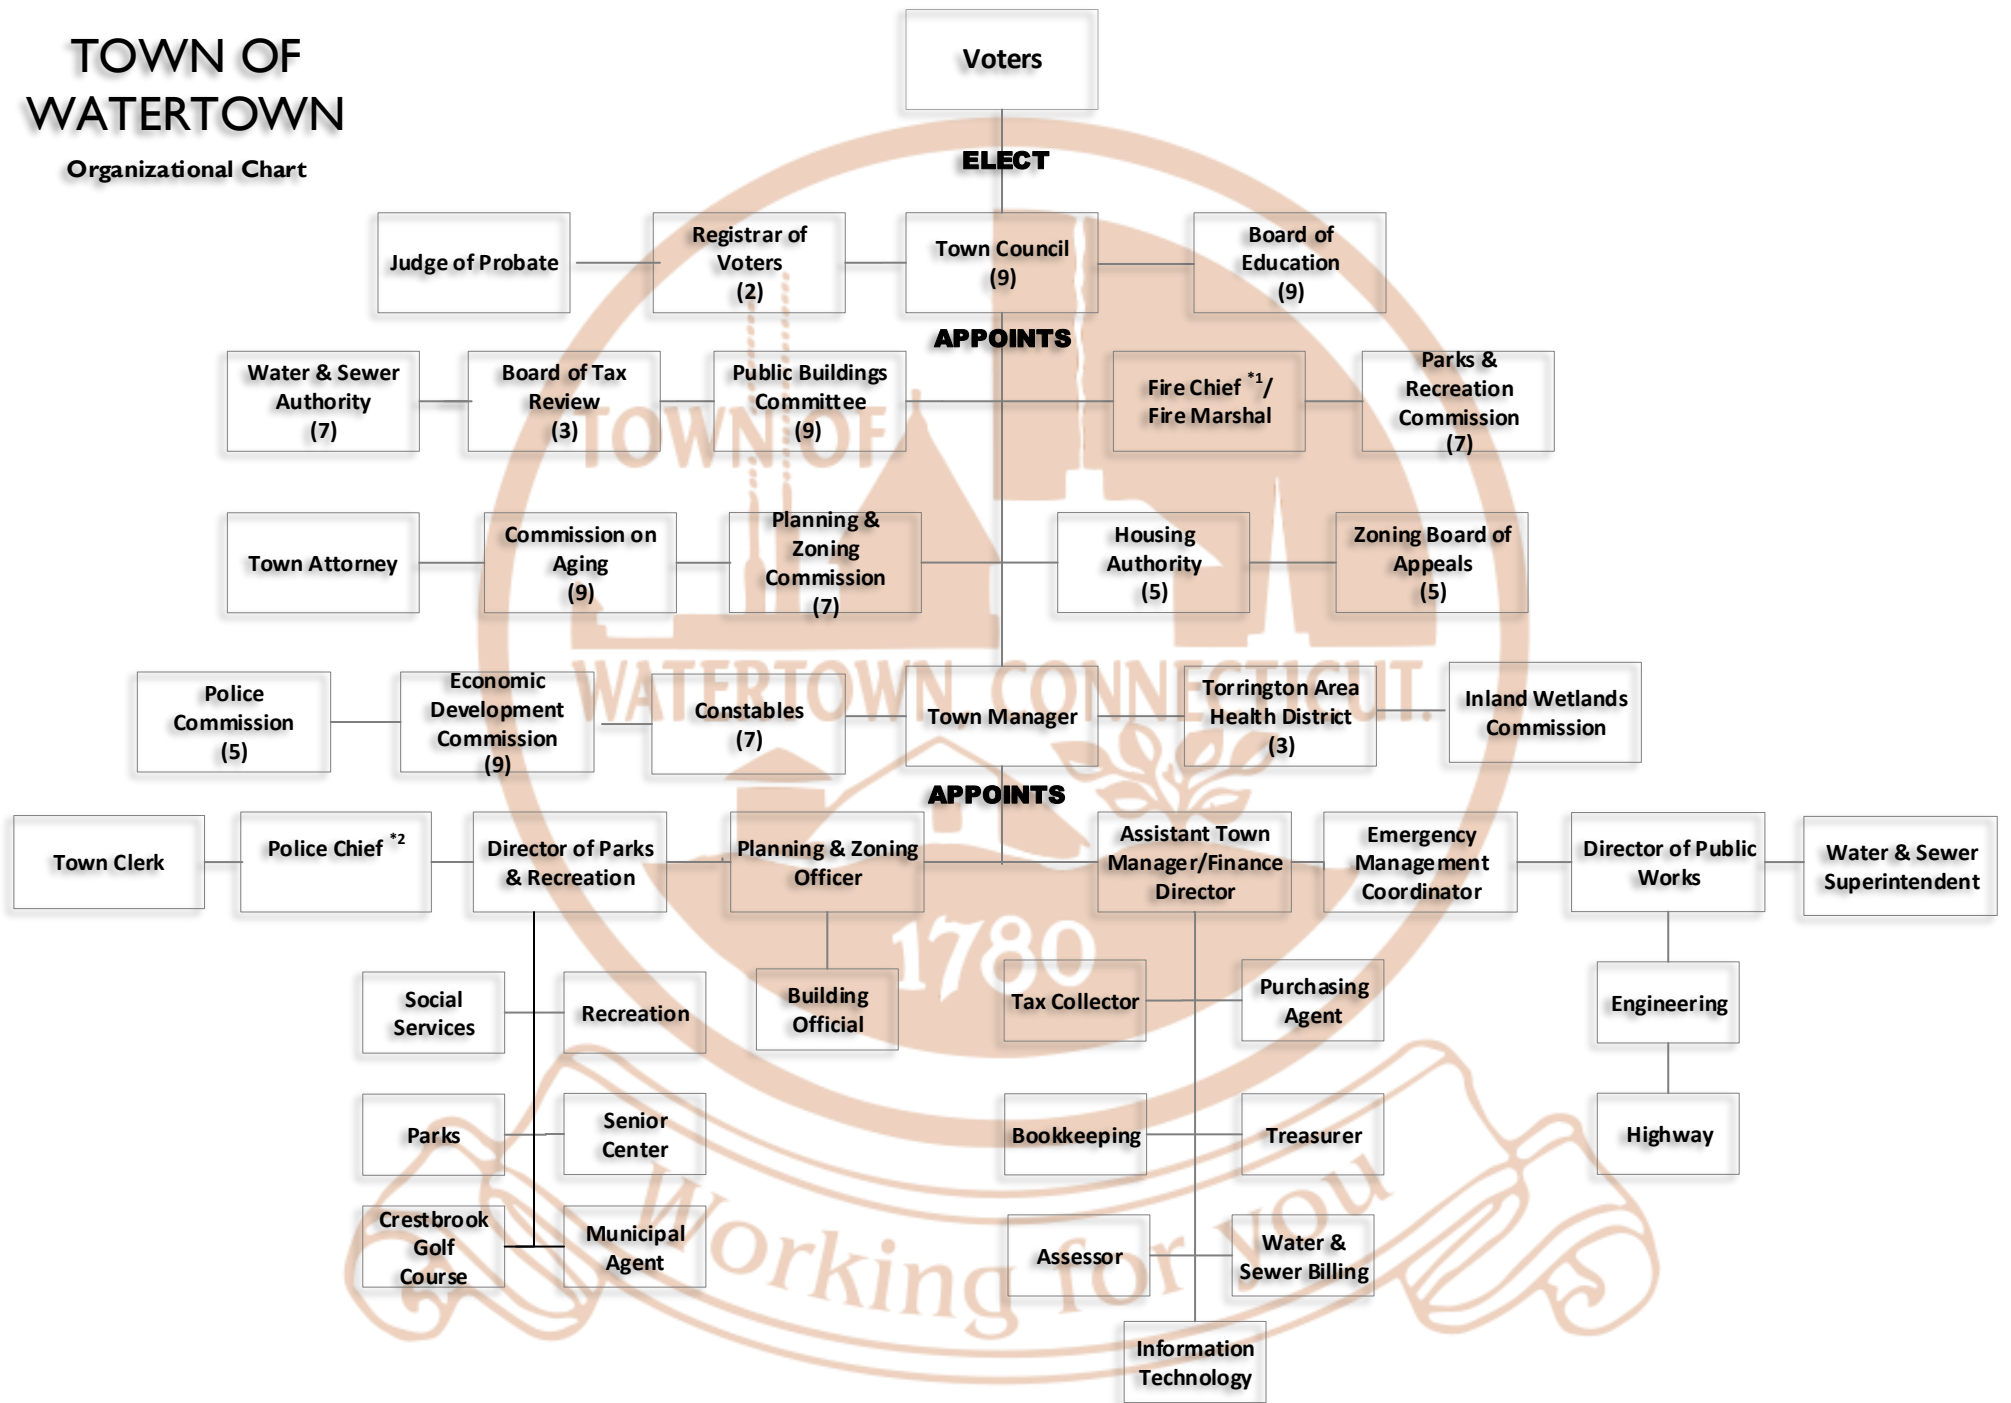

TOWN OF WATERTOWN

Organizational Chart

*1 Fire Department Volunteers elect their own Chief

*2 Police Chief Appointment made with concurrence of Town Council